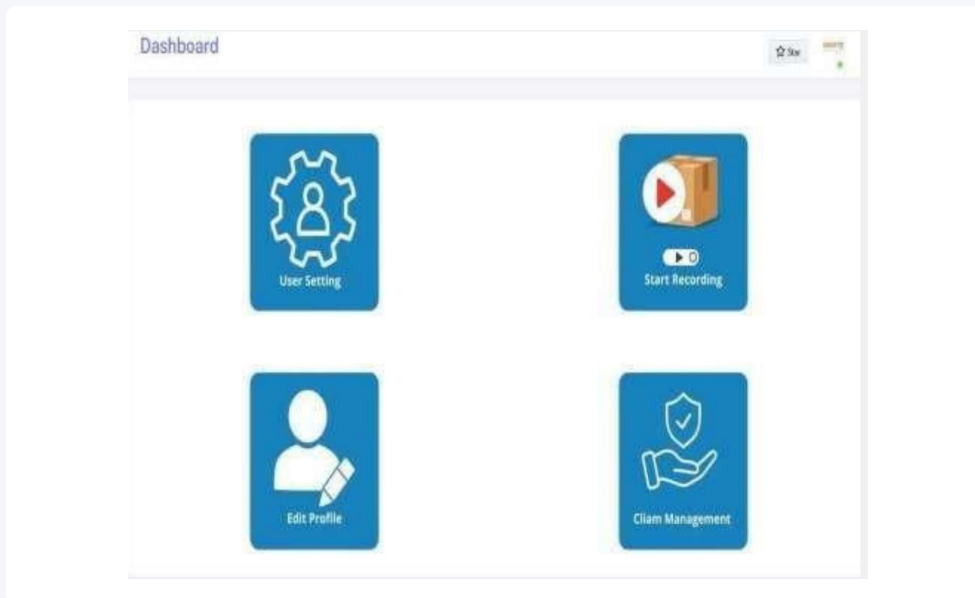

Nykaa

PUMA

Reebok

Video Management System (VMS)

Camera-based Parcel Tracking, Linked to Scanning

HD Camera

1

Deploy high-resolution cameras across every step of the parcel-dealing process.

Barcode Scanning System

2

The order ID is scanned and automatically linked with the CCTV recording.

SMARTX

VISUAL PARCEL TRACKING STATION

Select Mode — Order Parcel

VMS Panel

Order Recording

SMARTX

VISUAL PARCEL TRACKING STATION

Select Mode — Return Parcel Claim

Packaging Photos

Product Photos

SMARTX

THANKS

SEE FAR, GO FURTHER