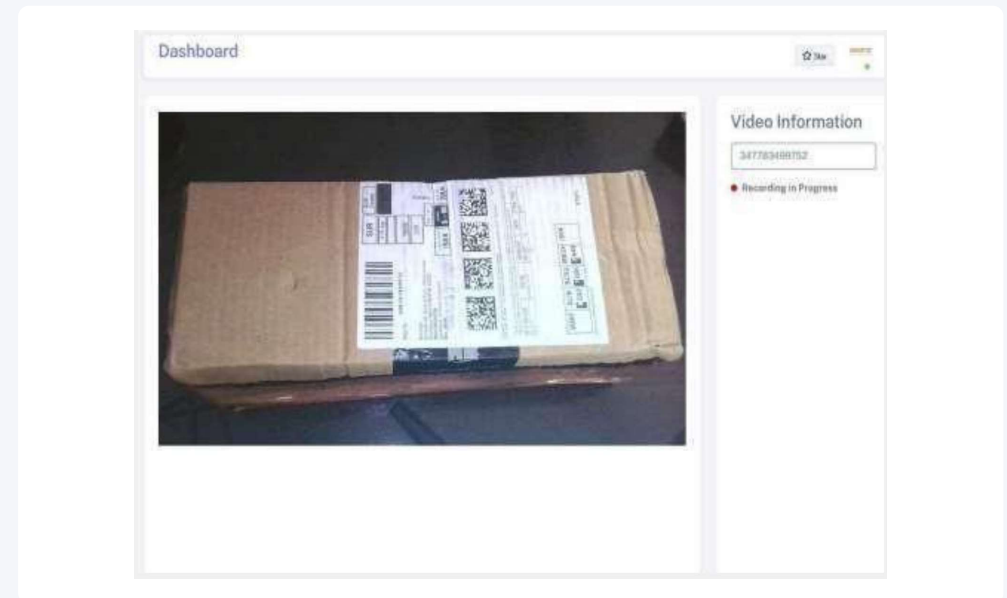

Nykaa

PUMA

Reebok

Video Management System (VMS)

Camera-based Parcel Tracking, Linked to Scanning

HD Camera

1

Deploy high-resolution cameras across every step of the parcel-dealing process.

Barcode Scanning System

2

The order ID is scanned and automatically linked with the CCTV recording.

SMARTX

VISUAL PARCEL TRACKING STATION

Select Mode — Order Parcel

VMS Panel

Order Recording

SMARTX

VISUAL PARCEL TRACKING STATION

Select Mode — Return Parcel Claim

Packaging Photos

Product Photos

SMARTX

THANKS

SEE FAR, GO FURTHER