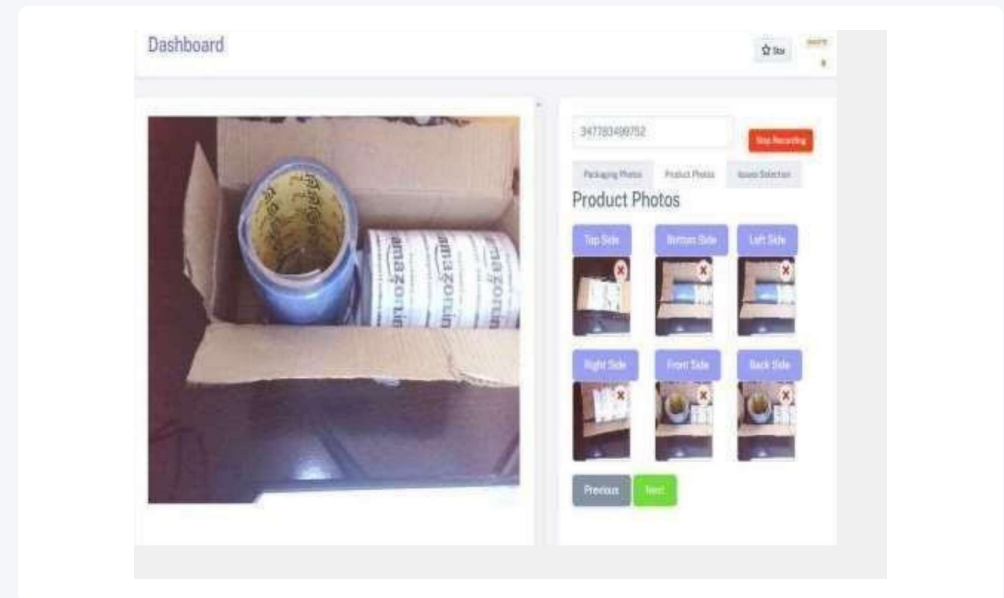

Barcode Scanning System

2

The order ID is scanned and automatically linked with the CCTV recording.

SMARTX

VISUAL PARCEL TRACKING STATION

Select Mode — Order Parcel

VMS Panel

Order Recording

SMARTX

VISUAL PARCEL TRACKING STATION

Select Mode — Return Parcel Claim

Packaging Photos

Product Photos

SMARTX

THANKS

SEE FAR, GO FURTHER